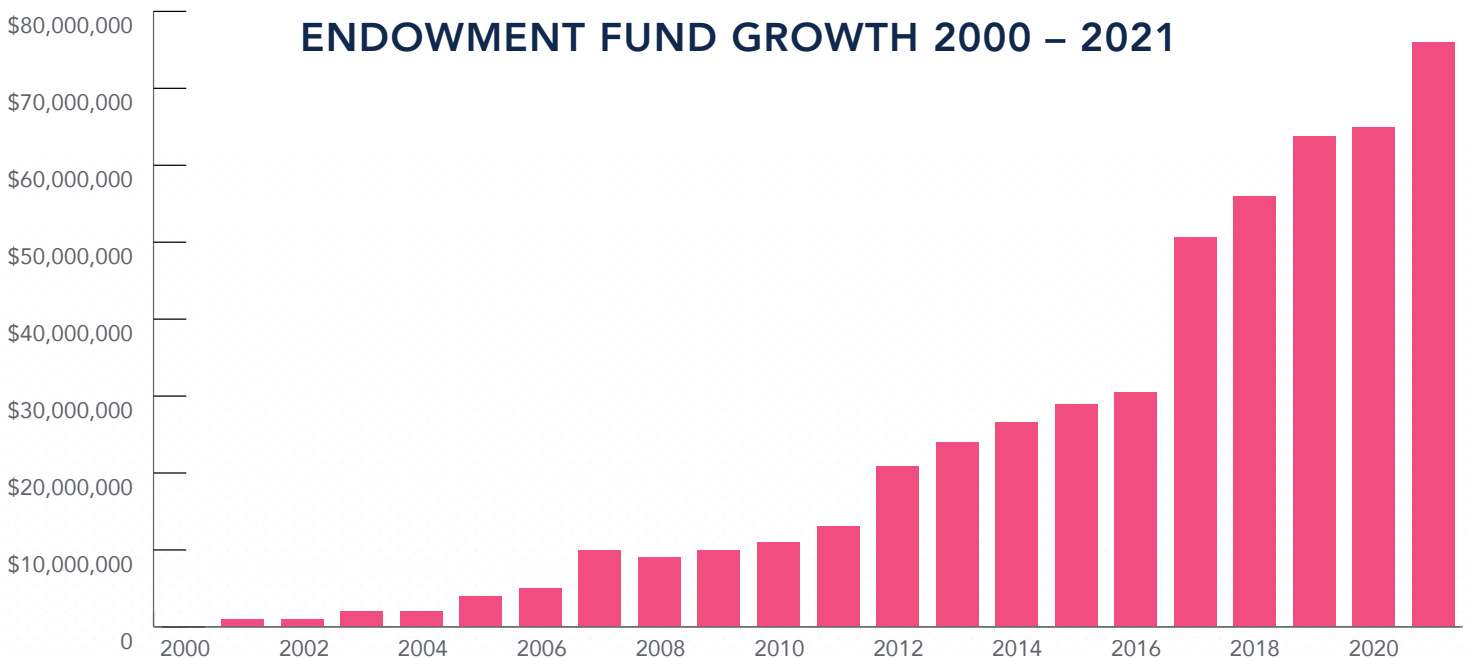

There are many ways to make a gift to the Foundation. These include cash, securities, bequests, special event proceeds, property, and insurance policies. Our role is to work with donors to ensure that their charitable intent is achieved through their gift.

There are a number of options for donors when considering how long they would like their fund to be active. Most of our funds are held in perpetuity, where the capital is preserved and a portion of the annual earnings on the fund are allocated to charities. Funds can also be held for a specific length of time or established to have a fixed annual distribution. In these later two examples both the capital and the earnings are distributed.

However, with increasing demands for support, it is important to take the time to determine how to make 'the best gift', a gift that provides maximum benefits to the community that is within one's capacity to give. We strongly advise donors to speak to their family, lawyer, accountant or financial planner to determine the best way to make a gift that maximizes their tax and estate goals.

“ There are many ways to make a gift to the Foundation. Our role is to work with donors to ensure that their charitable intent is achieved through their gift. ”